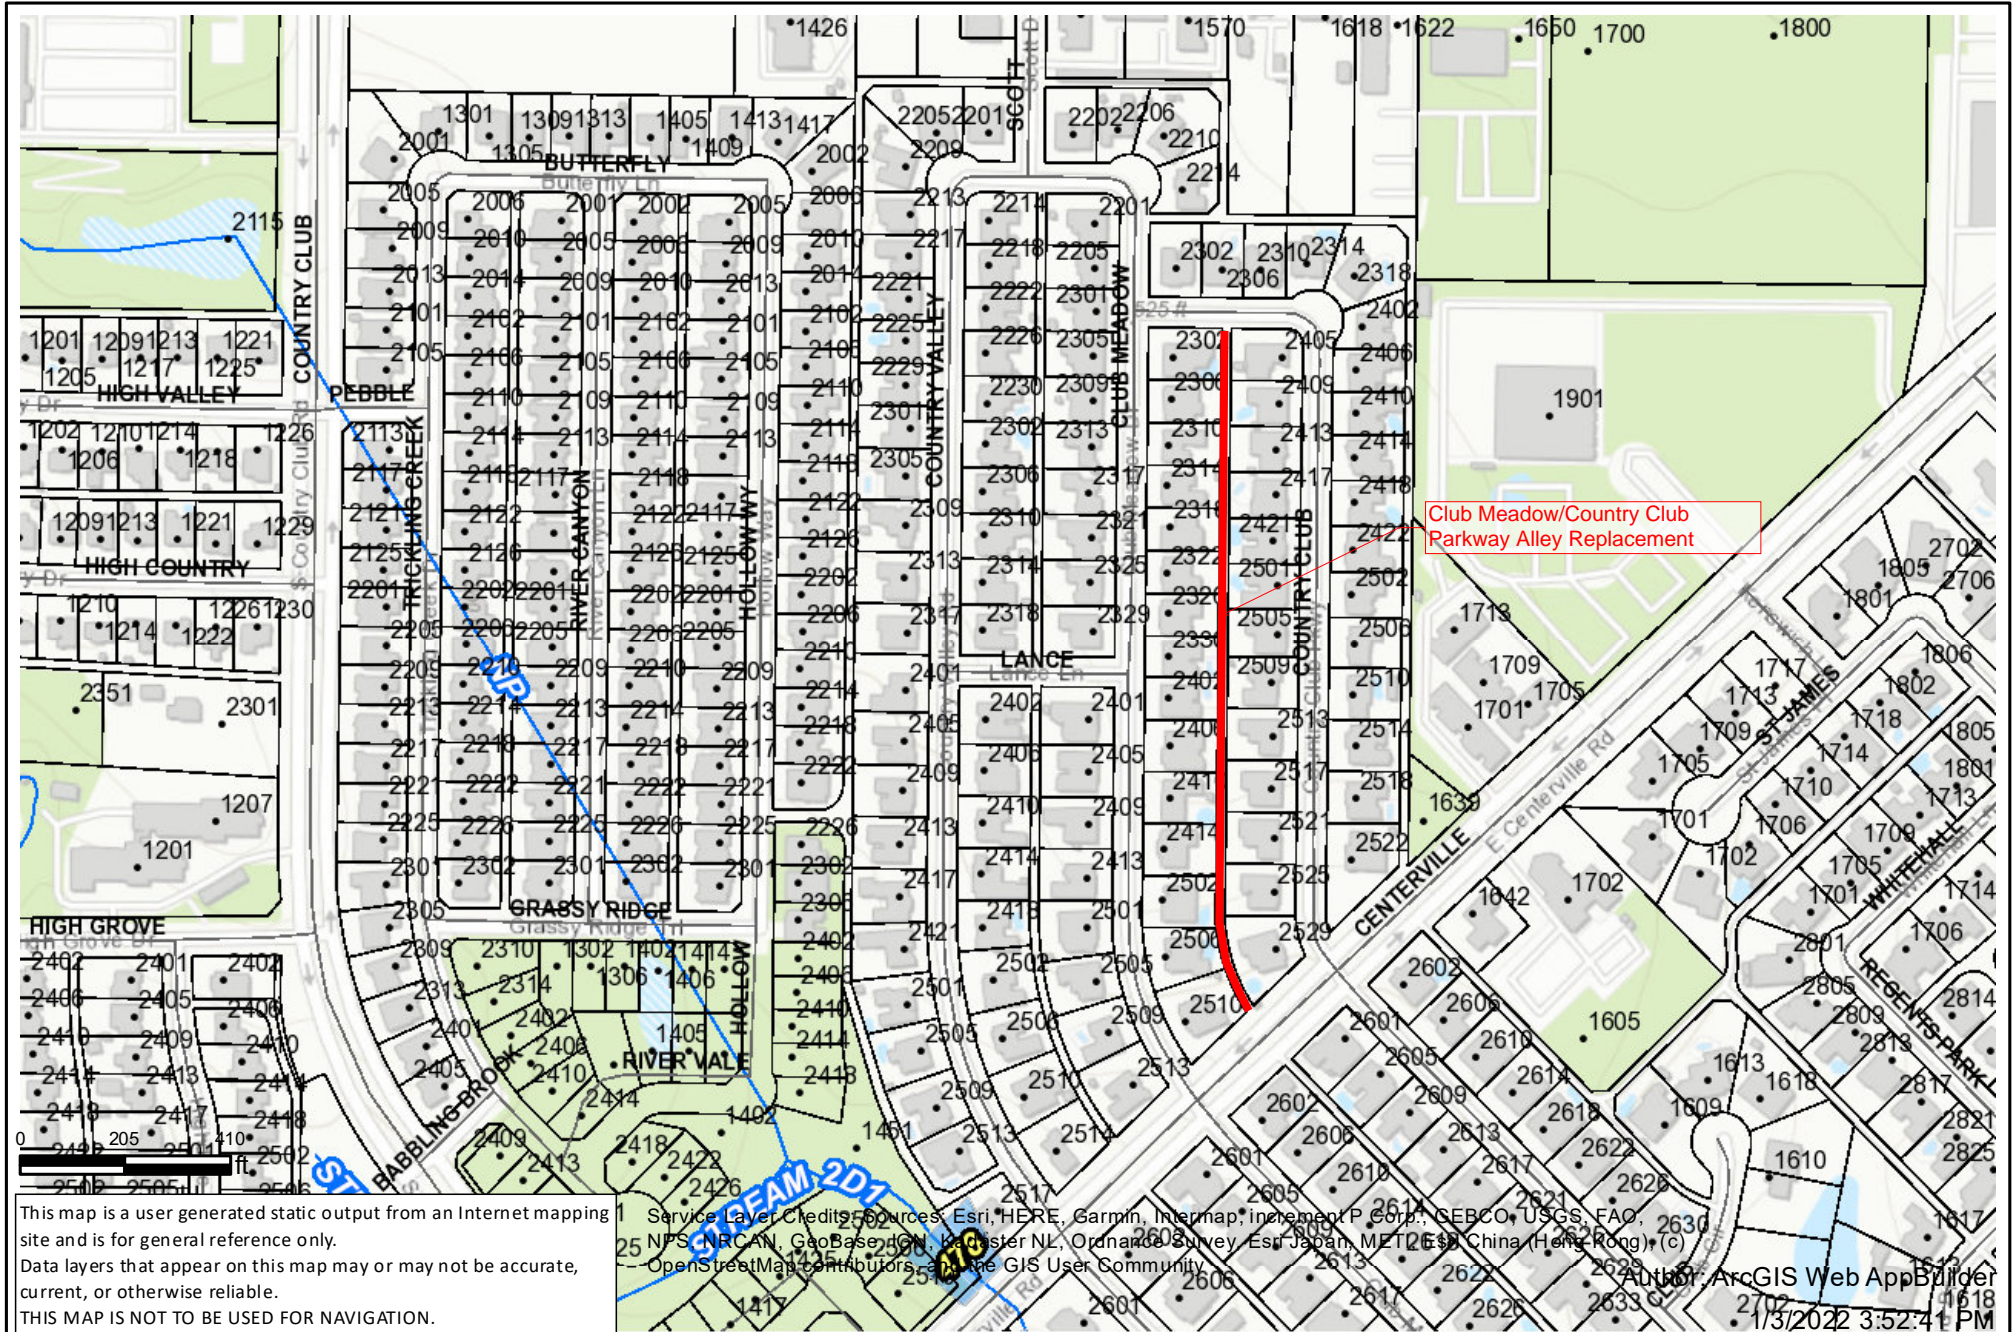

Club Meadow/Country Club Alley

This map is a user generated static output from an Internet mapping site and is for general reference only.
Data layers that appear on this map may or may not be accurate, current, or otherwise reliable.
THIS MAP IS NOT TO BE USED FOR NAVIGATION.

Service Layer Credits: Sources: Esri, HERE, Garmin, Intermap, increment P Corp., GEBCO, USGS, FAO, NPS, NRCAN, GeoBase, IGN, Kadaster NL, Ordnance Survey, Esri Japan, METI, Esri China (Hong Kong), Swisstopo, Mapbox Contributors, and the GIS User Community
1/3/2022 3:52:41 PM