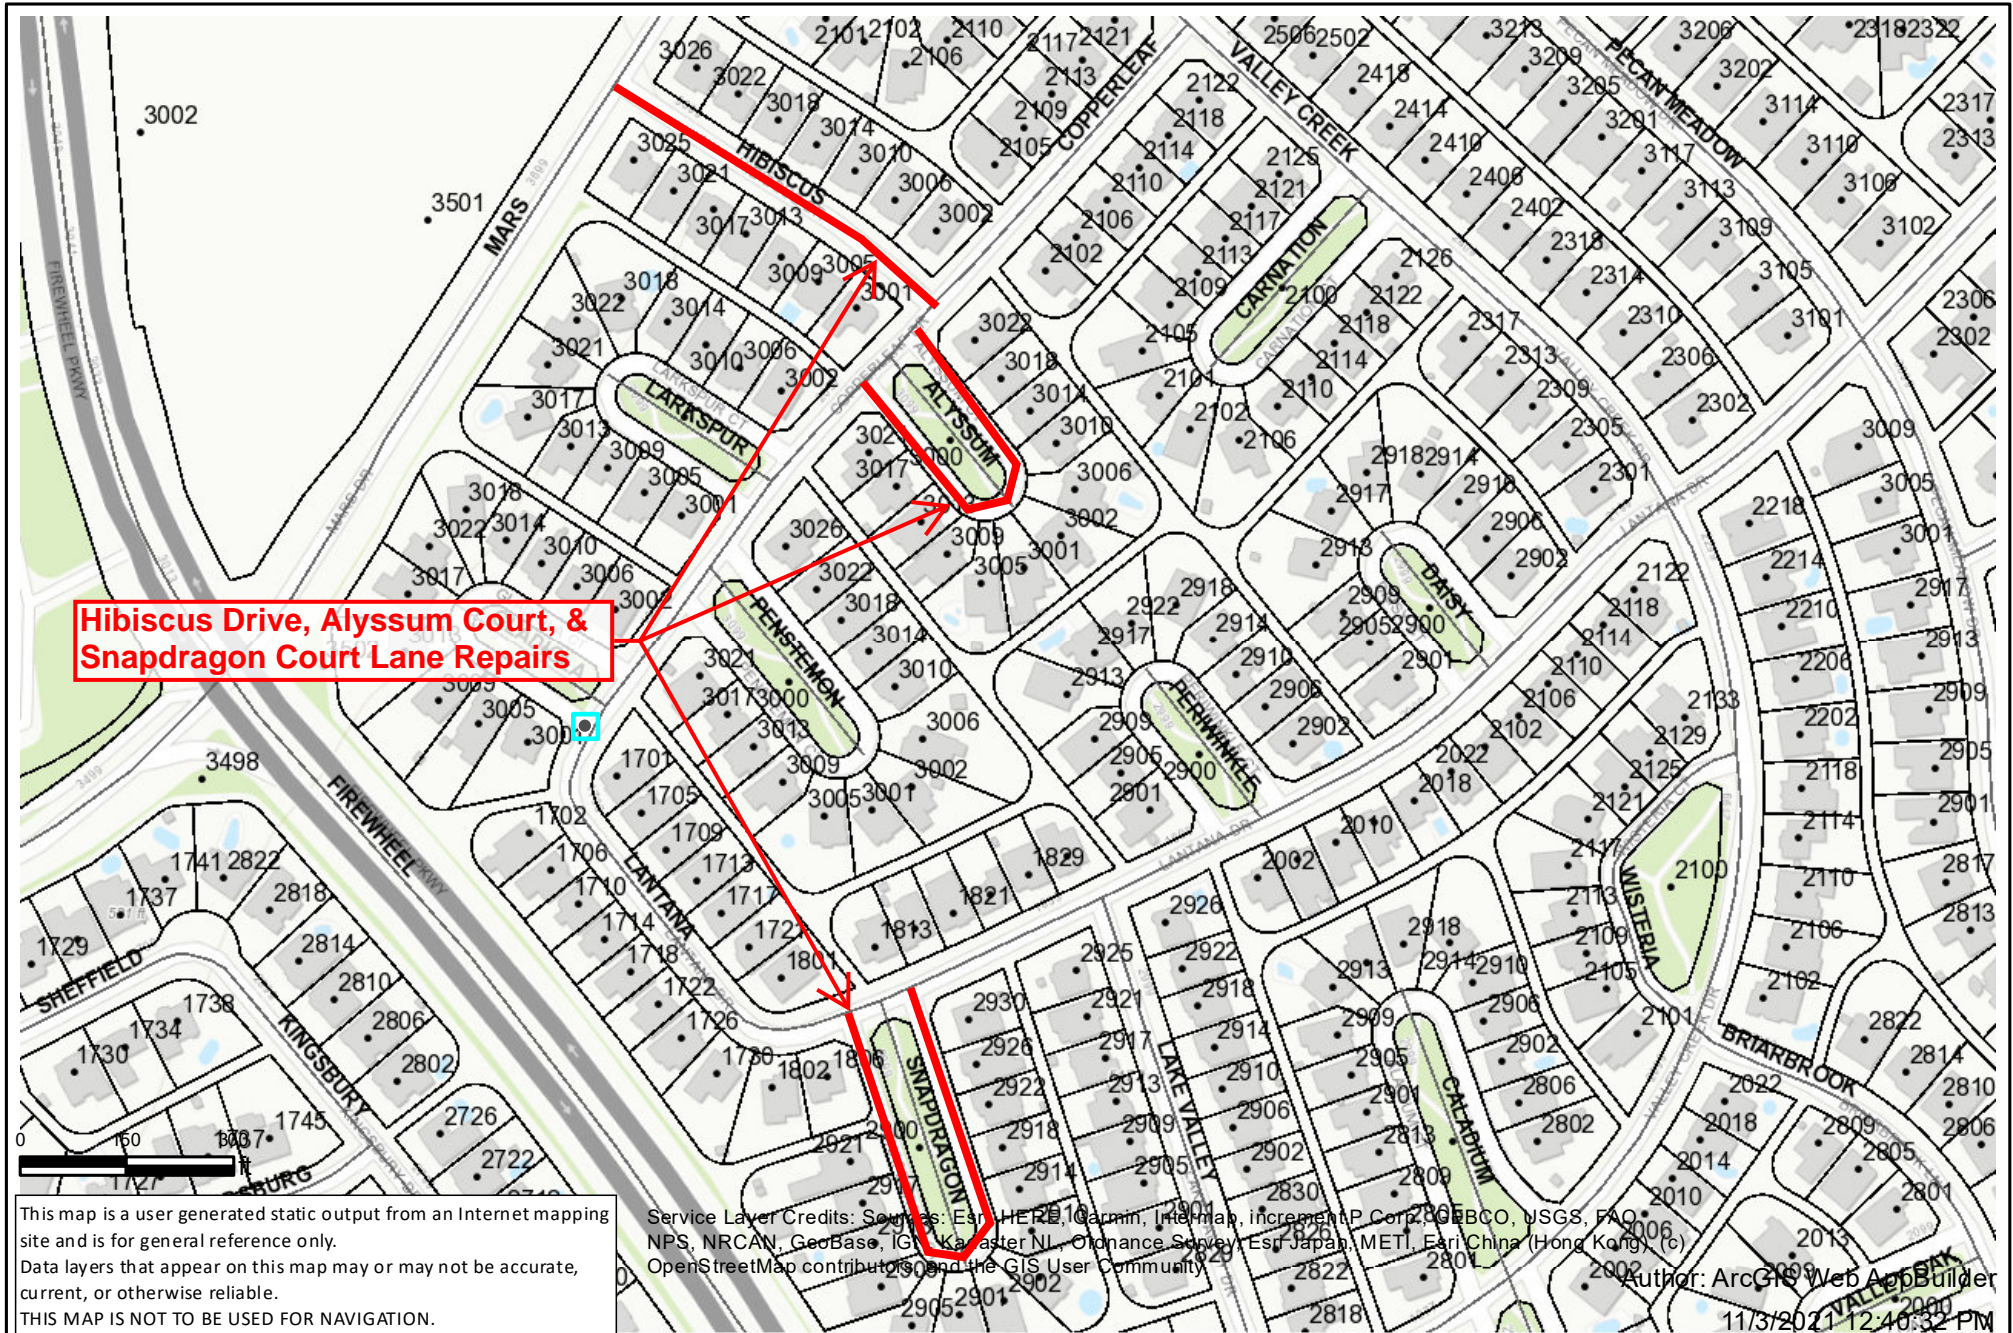

# Hibiscus, Snapdragon, & Alyssum

**Hibiscus Drive, Alyssum Court, & Snapdragon Court Lane Repairs**

This map is a user generated static output from an Internet mapping site and is for general reference only.  
Data layers that appear on this map may or may not be accurate, current, or otherwise reliable.  
THIS MAP IS NOT TO BE USED FOR NAVIGATION.

Service Layer Credits: Sources: Esri, HERE, Garmin, Intermap, increment P Corp., GEBCO, USGS, FAO, NPS, NRCAN, GeoBase, IGN, Kaister NL, Ordnance Survey, Esri Japan, METI, Esri China (Hong Kong), Swisstopo, Mapbox, OpenStreetMap contributors, and the GIS User Community  
Author: ArcGIS Web App Builder  
11/3/2021 12:40:32 PM